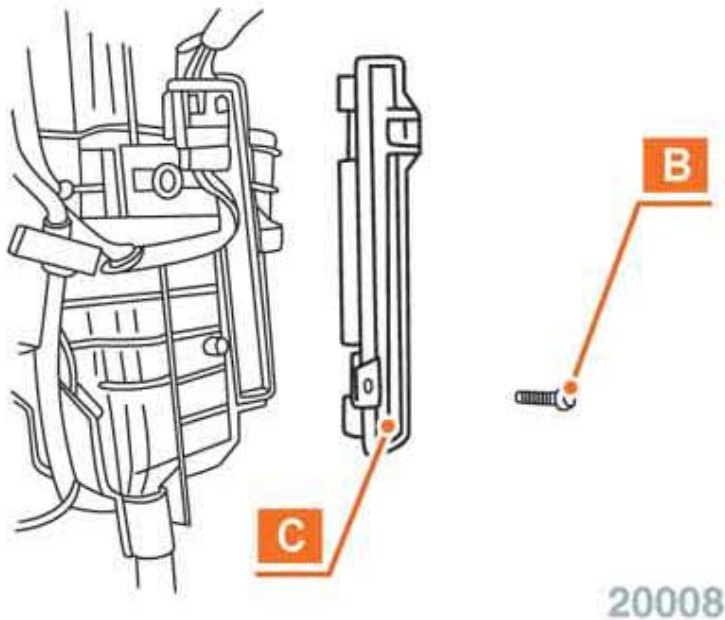

Periodicity (km) : 20000

Time scale: 0.20 Hours.hundredths

Fiat Panda II (169) since 2003

ACCESSIBILITY

DEMOUNTING THE COMPONENT

LOCALIZATION

The interior filter is located under the glove box on the driver side.

ACCESSIBILITY

Remove:

- The trim under the dashboard on the passenger side.
- The attachment screws of the filter cover (C).
- The cover (C).

DEMOUNTING THE COMPONENT

Clear the filter (D) by pulling in one's direction.