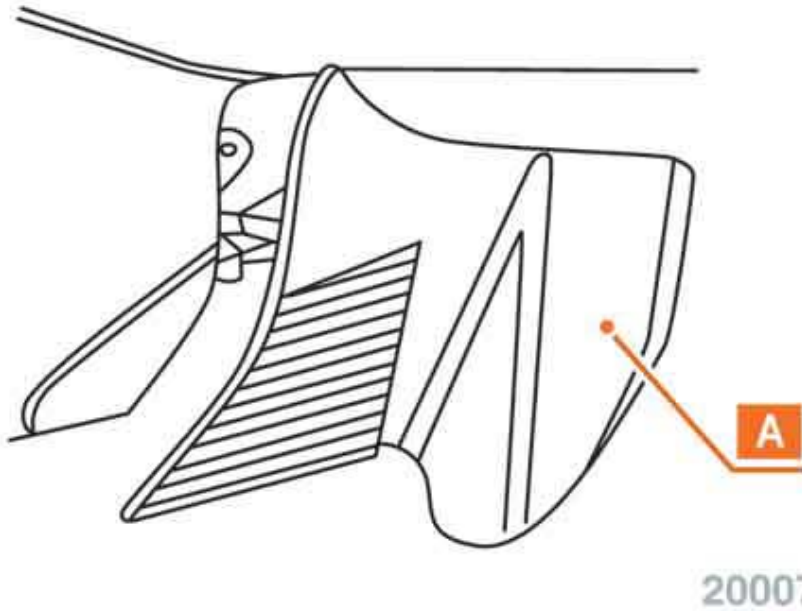

Periodicity (km) : 20000

Time scale: 0.20 Hours.hundredths

Fiat Panda II (169) since 2003

ACCESSIBILITY

DEMOUNTING THE COMPONENT

LOCALIZATION

The interior filter is located under the glove box on the driver side.

ACCESSIBILITY

Remove:

- The trim under the dashboard on the passenger side.
- The attachment screws of the filter cover (C).
- The cover (C).

DEMOUNTING THE COMPONENT

Clear the filter (D) by pulling in one's direction.