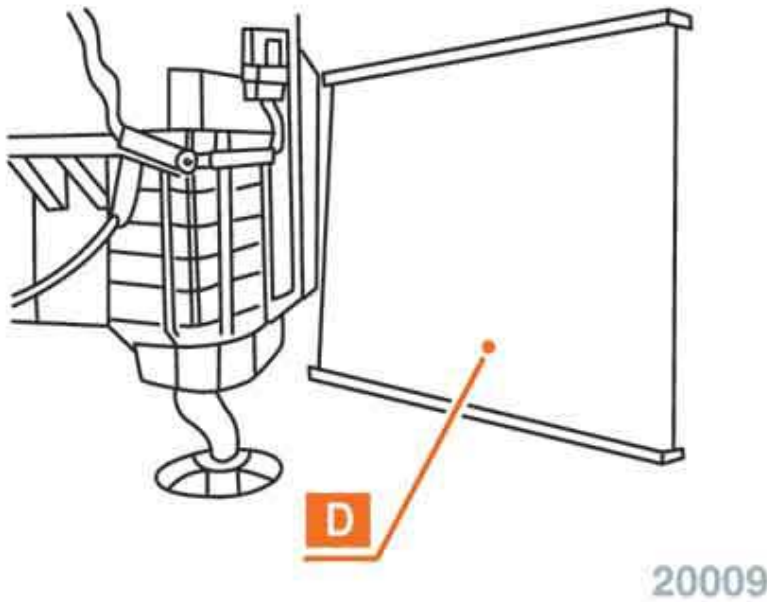

Periodicity (km) : 20000

Time scale: 0.20 Hours.hundredths

Fiat Panda II (169) since 2003

ACCESSIBILITY

DEMOUNTING THE COMPONENT

LOCALIZATION

The interior filter is located under the glove box on the driver side.

ACCESSIBILITY

Remove:

- The trim under the dashboard on the passenger side.
- The attachment screws of the filter cover (C).
- The cover (C).

DEMOUNTING THE COMPONENT

Clear the filter (D) by pulling in one's direction.